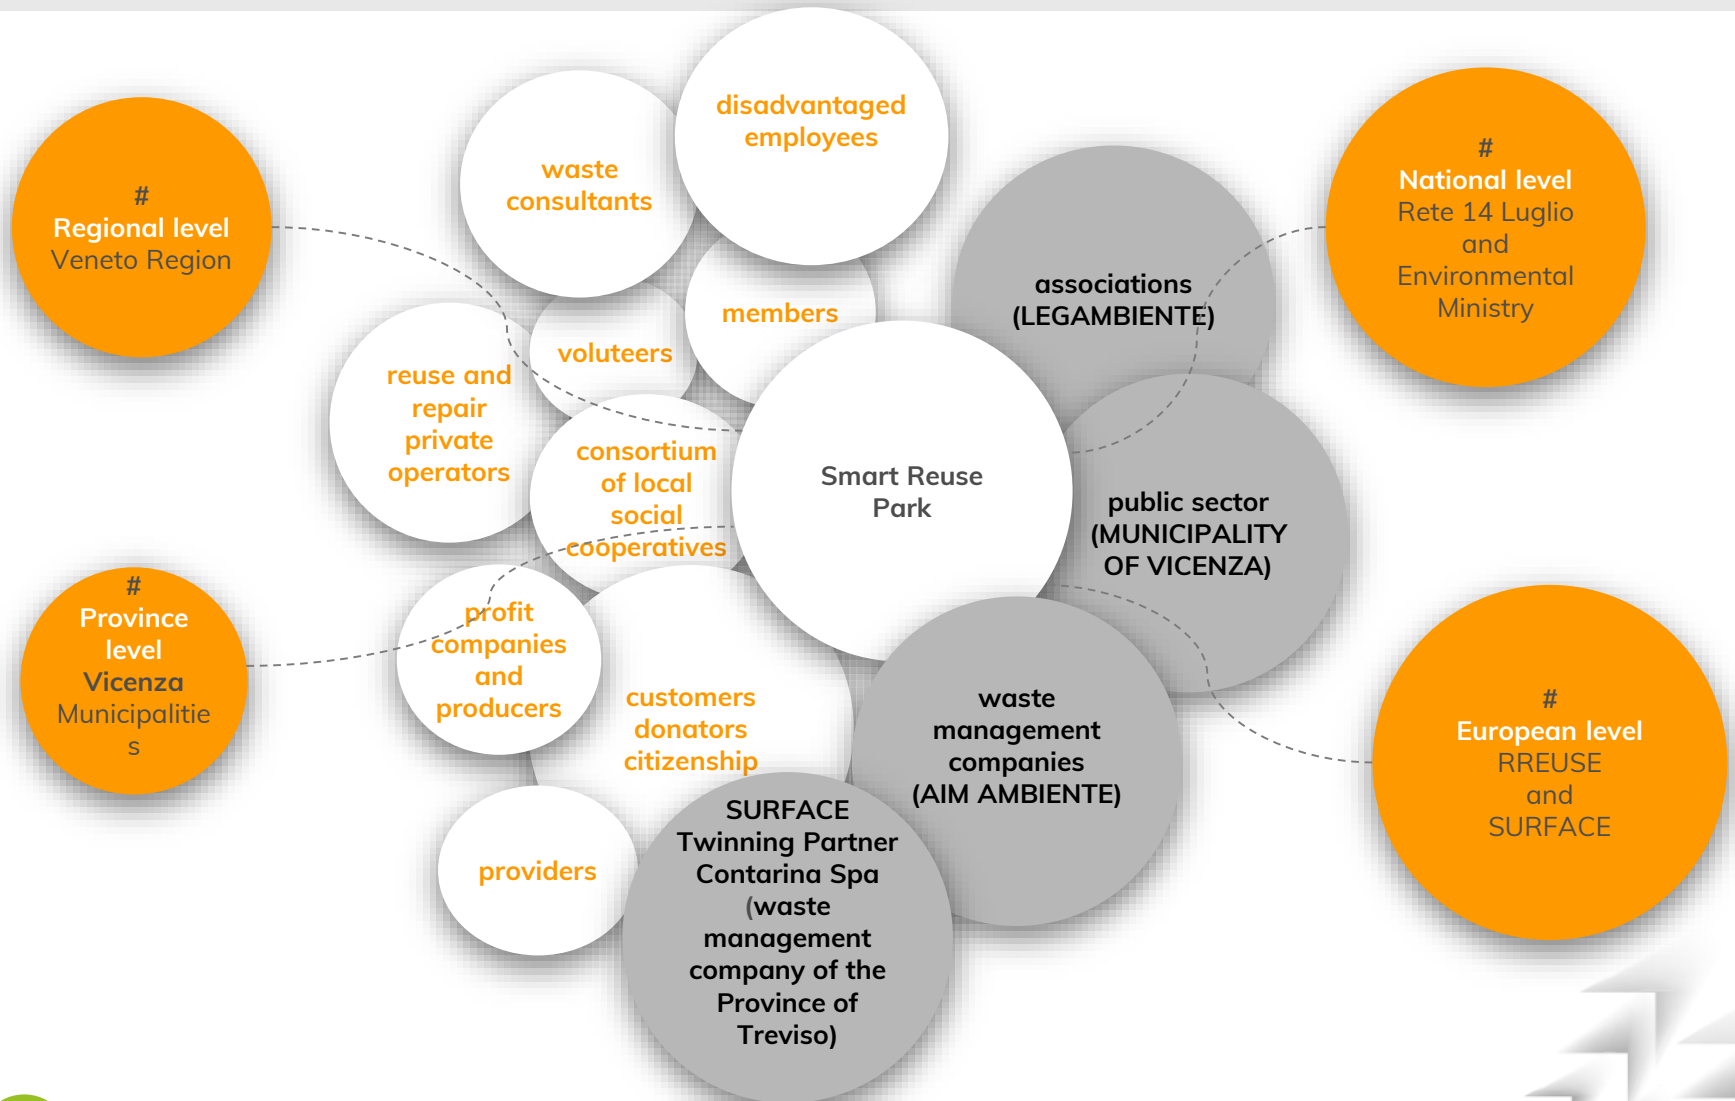

Cooperativa Sociale INSIEME, PP5

COOPERATIVA SOCIALE INSIEME

Insieme is a
social cooperative
and a
non-profit organization

since 1979 we are a
revolutionary
and a
circular movement

insiemesociale.it

SMART REUSE PARK VICENZA

A quite fragmented area!

STRUCTURES

Smart Reuse Park Vicenza
is a physical area
and a
virtual space

VICENZA

4 SHOPS IN PROVINCE

WHERE IS IT IN ITALY?

INSIEME
cooperativa sociale

2 PLANTS OF PREPARATION FOR REUSE

SMART REUSE PARK

ON LINE

The infographic features several icons: a red building with a dome, a red shopping basket, a red truck with the 'insieme' logo, a red smartphone with a shopping cart icon, and a red industrial facility with two towers and a central conveyor.