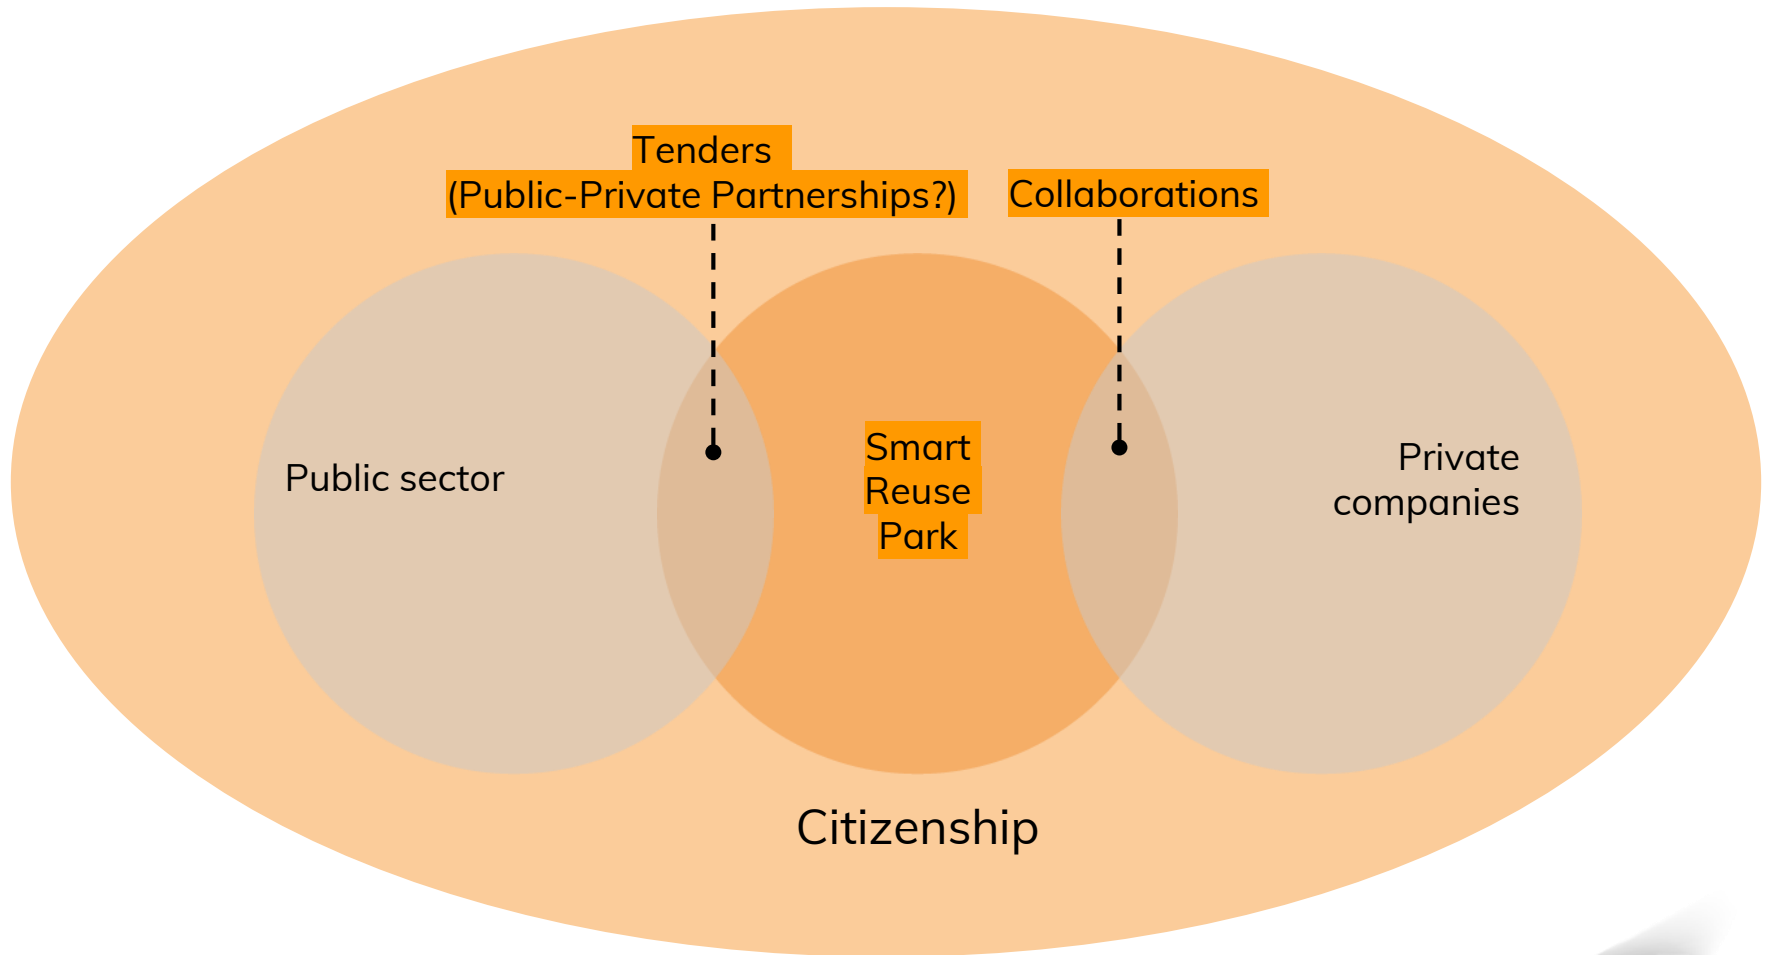

Cooperativa Sociale INSIEME, PP5

COOPERATIVA SOCIALE INSIEME

Insieme is a
social cooperative
and a
non-profit organization

since 1979 we are a
revolutionary
and a
circular movement

insiemesociale.it

SMART REUSE PARK VICENZA

A quite fragmented area!

STRUCTURES

Smart Reuse Park Vicenza
is a physical area
and a
virtual space

VICENZA

4 SHOPS IN PROVINCE

WHERE IS IT IN ITALY?

INSIEME
cooperativa sociale

2 PLANTS OF PREPARATION FOR REUSE

SMART REUSE PARK

ON LINE

The infographic features several icons: a red building with a dome, a red shopping basket, a red truck with the 'insieme' logo, a red smartphone with a shopping cart icon, and a red industrial facility with two towers and a central conveyor.