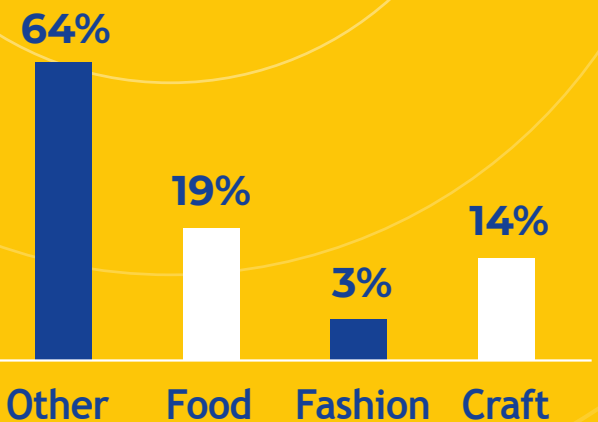

36,7 YEARS AVERAGE

HIGH EDUCATION (BA + MA)

62%
High motivation