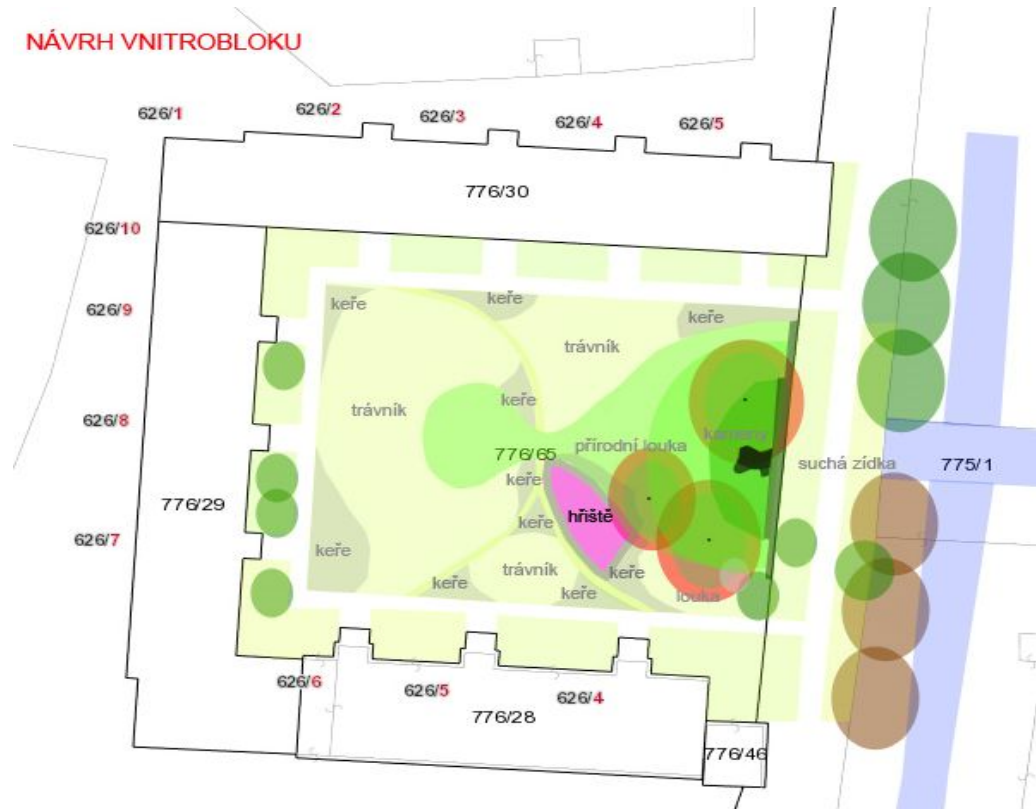

Architectural design: vertical green wall on the House of Culture

PILOT PRESENTATION

PP10 CITY OF LIPTOVSKÝ MIKULÁŠ - SLOVAKIA

SITE 3 - POCKET PARK - PREPARATION PHASE

Square of Peace in the city center: Revitalization of park greenery, installing new urban furniture incl. recessed trampolines and atomizers of water fog

Before:

Architectural design:

PILOT PRESENTATION

PP10 CITY OF LIPTOVSKÝ MIKULÁŠ - SLOVAKIA

SITE 4 - GREEN INNER-BLOCK - PREPARATION PHASE

Before: abandoned grassed area

Architectural design: implementation of park trees, shrubs, workout playgrounds, dry hill wall,