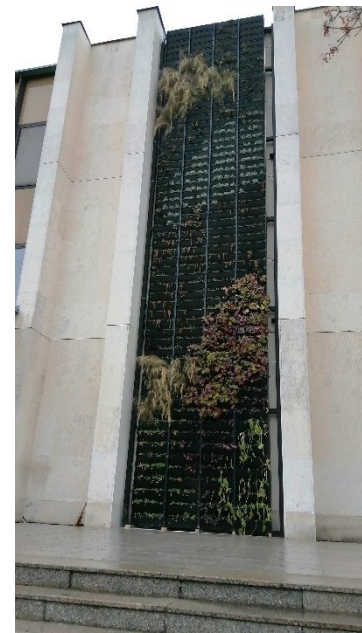

PILOT PRESENTATION

PP10 CITY OF LIPTOVSKÝ MIKULÁŠ - SLOVAKIA

SITE 2 - OUTDOOR GREEN VERTICAL WALL - REALIZATION

Realization: 09-11/2021

Now: vertical green wall on the House of Culture

PILOT PRESENTATION

PP10 CITY OF LIPTOVSKÝ MIKULÁŠ - SLOVAKIA