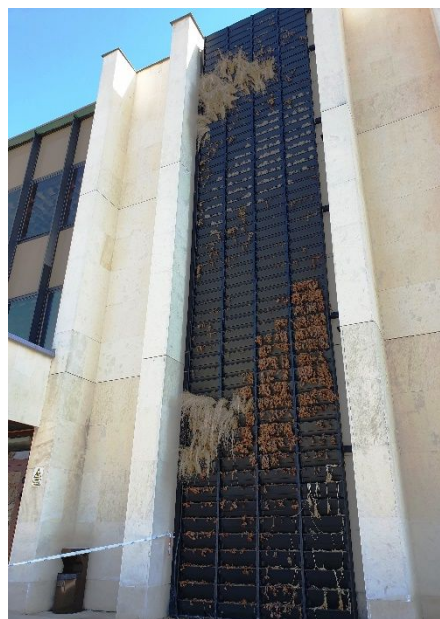

PILOT PRESENTATION

PP10 CITY OF LIPTOVSKÝ MIKULÁŠ - SLOVAKIA

SITE 2 - OUTDOOR GREEN VERTICAL WALL - REALIZATION

Realization: 09-11/2021

Now: vertical green wall on the House of Culture

PILOT PRESENTATION

PP10 CITY OF LIPTOVSKÝ MIKULÁŠ - SLOVAKIA