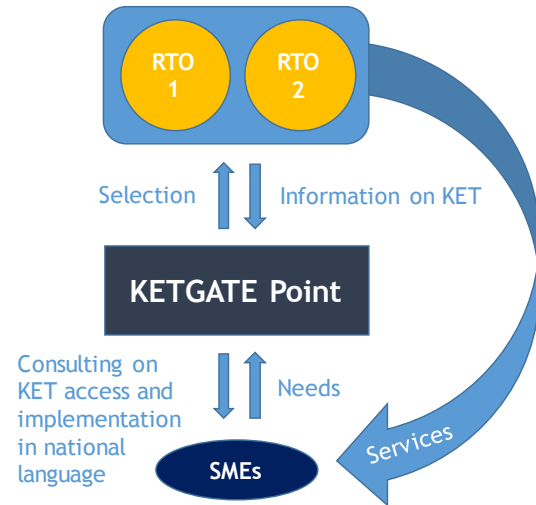

We promote your expertise, latest developments and services to all SMEs in the KETGATE Network.

STRENGTHENING YOUR COOPERATION WITH OTHER RTOS ACROSS EUROPE

We assist you on building sustainable relationships with other RTOs offering complementary services, so you are able to provide even better services to your industrial clients.

How does it work?

1. SME contacts its regional KETGATE Business Advisor in its national language.
2. KETGATE transmits the SME's request to appropriate RTOs in the KETGATE Network.
3. RTOs in the KETGATE Network present offers with a precise solution.
4. SME chooses the best offer according to its needs and signs a contract with the RTO.
5. Innovation project starts.