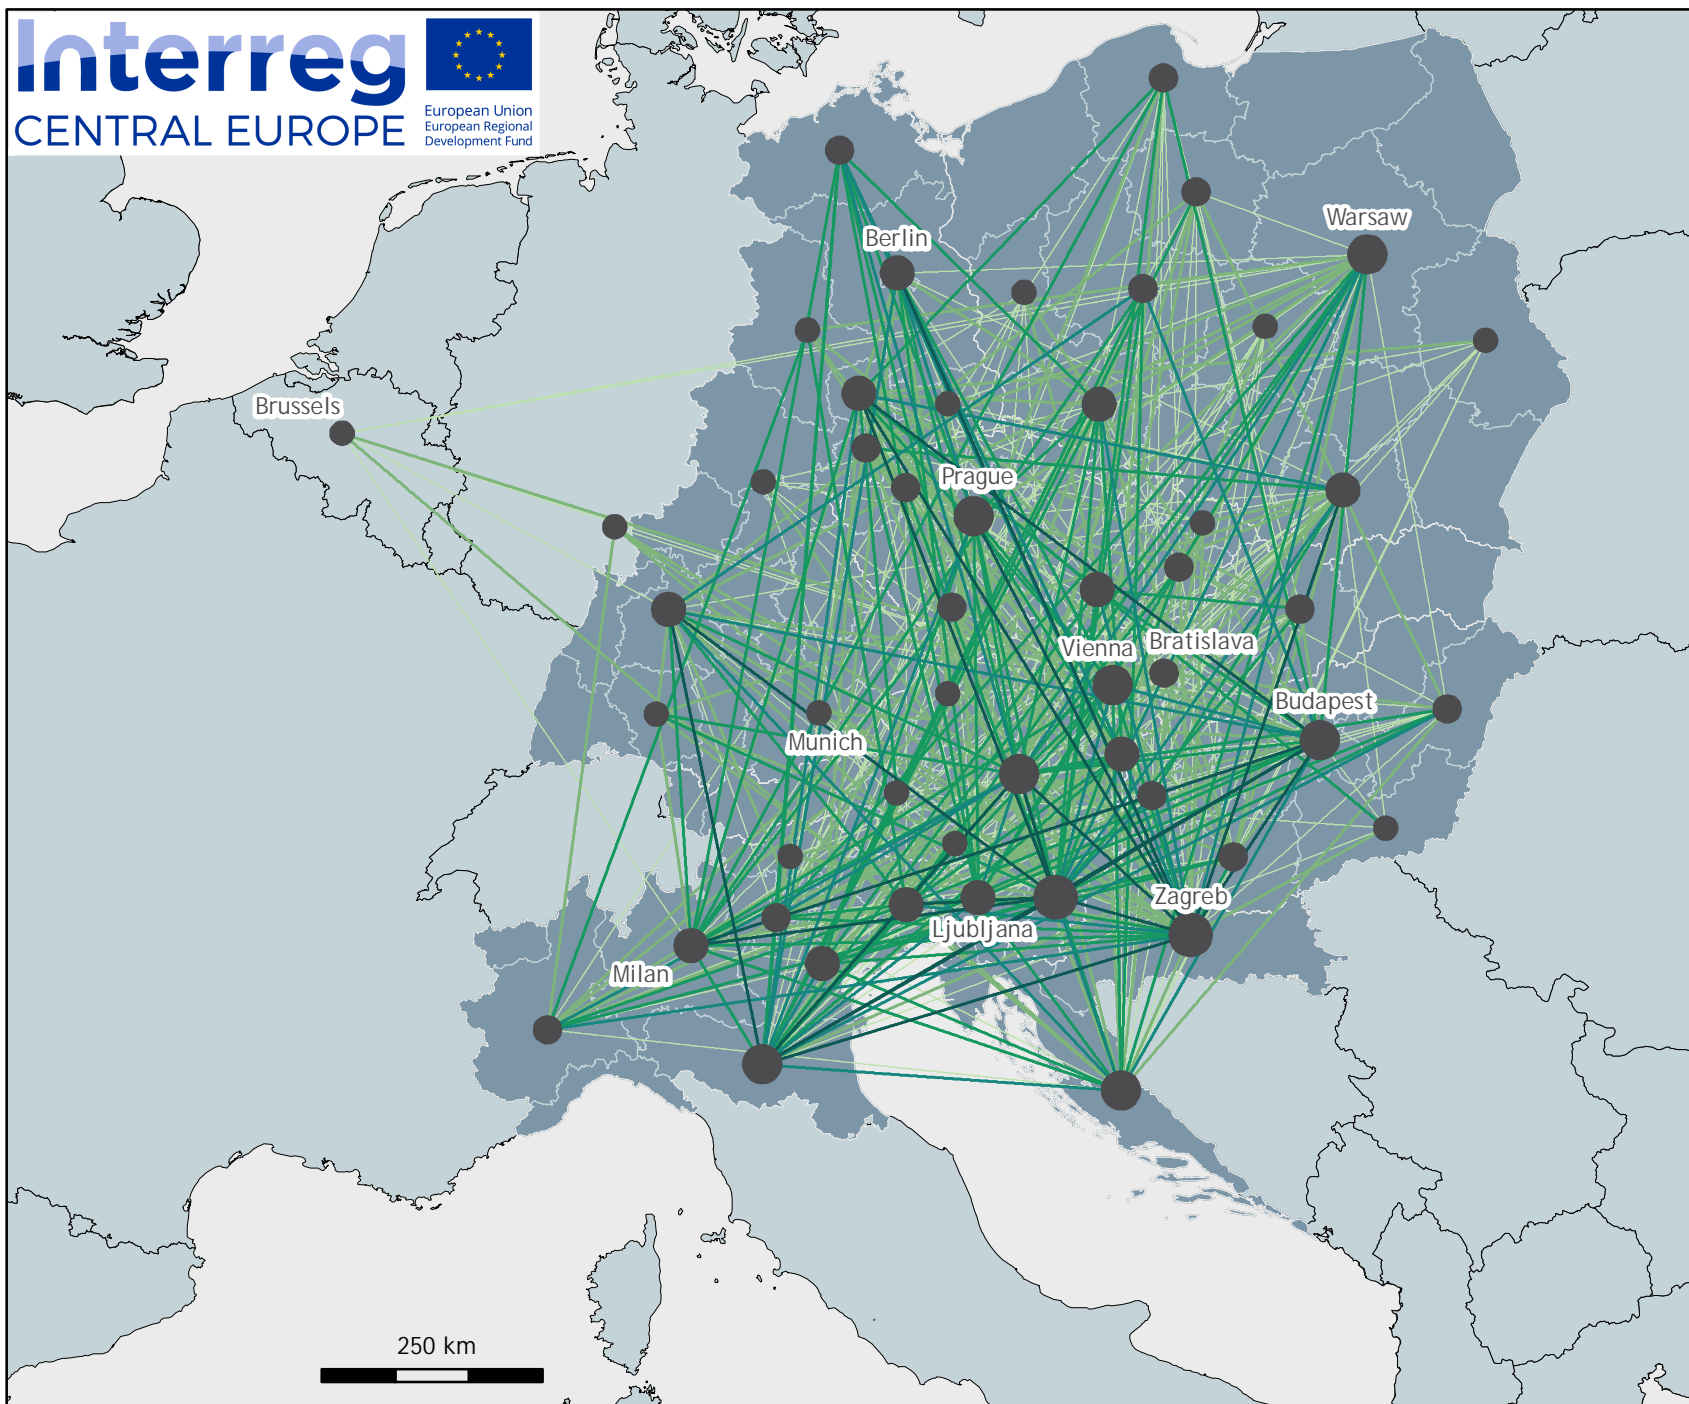

# Cooperation links in the field of "Low-carbon cities and regions" in the Interreg CENTRAL EUROPE Programme

Extent of cooperation:

Number of cooperations  
per region

Intensity of cooperation:

Number of bilateral linkages  
between regions  
(quantile classification)

Local Level: Nuts 2

Origin of Data: Interreg CENTRAL  
EUROPE Programme 2014 - 2020

© EuroGeographics for the  
administrative boundaries

Status: January 2019 (Call 1 - 3)

Cartography:  
Alexandra Frangenheim